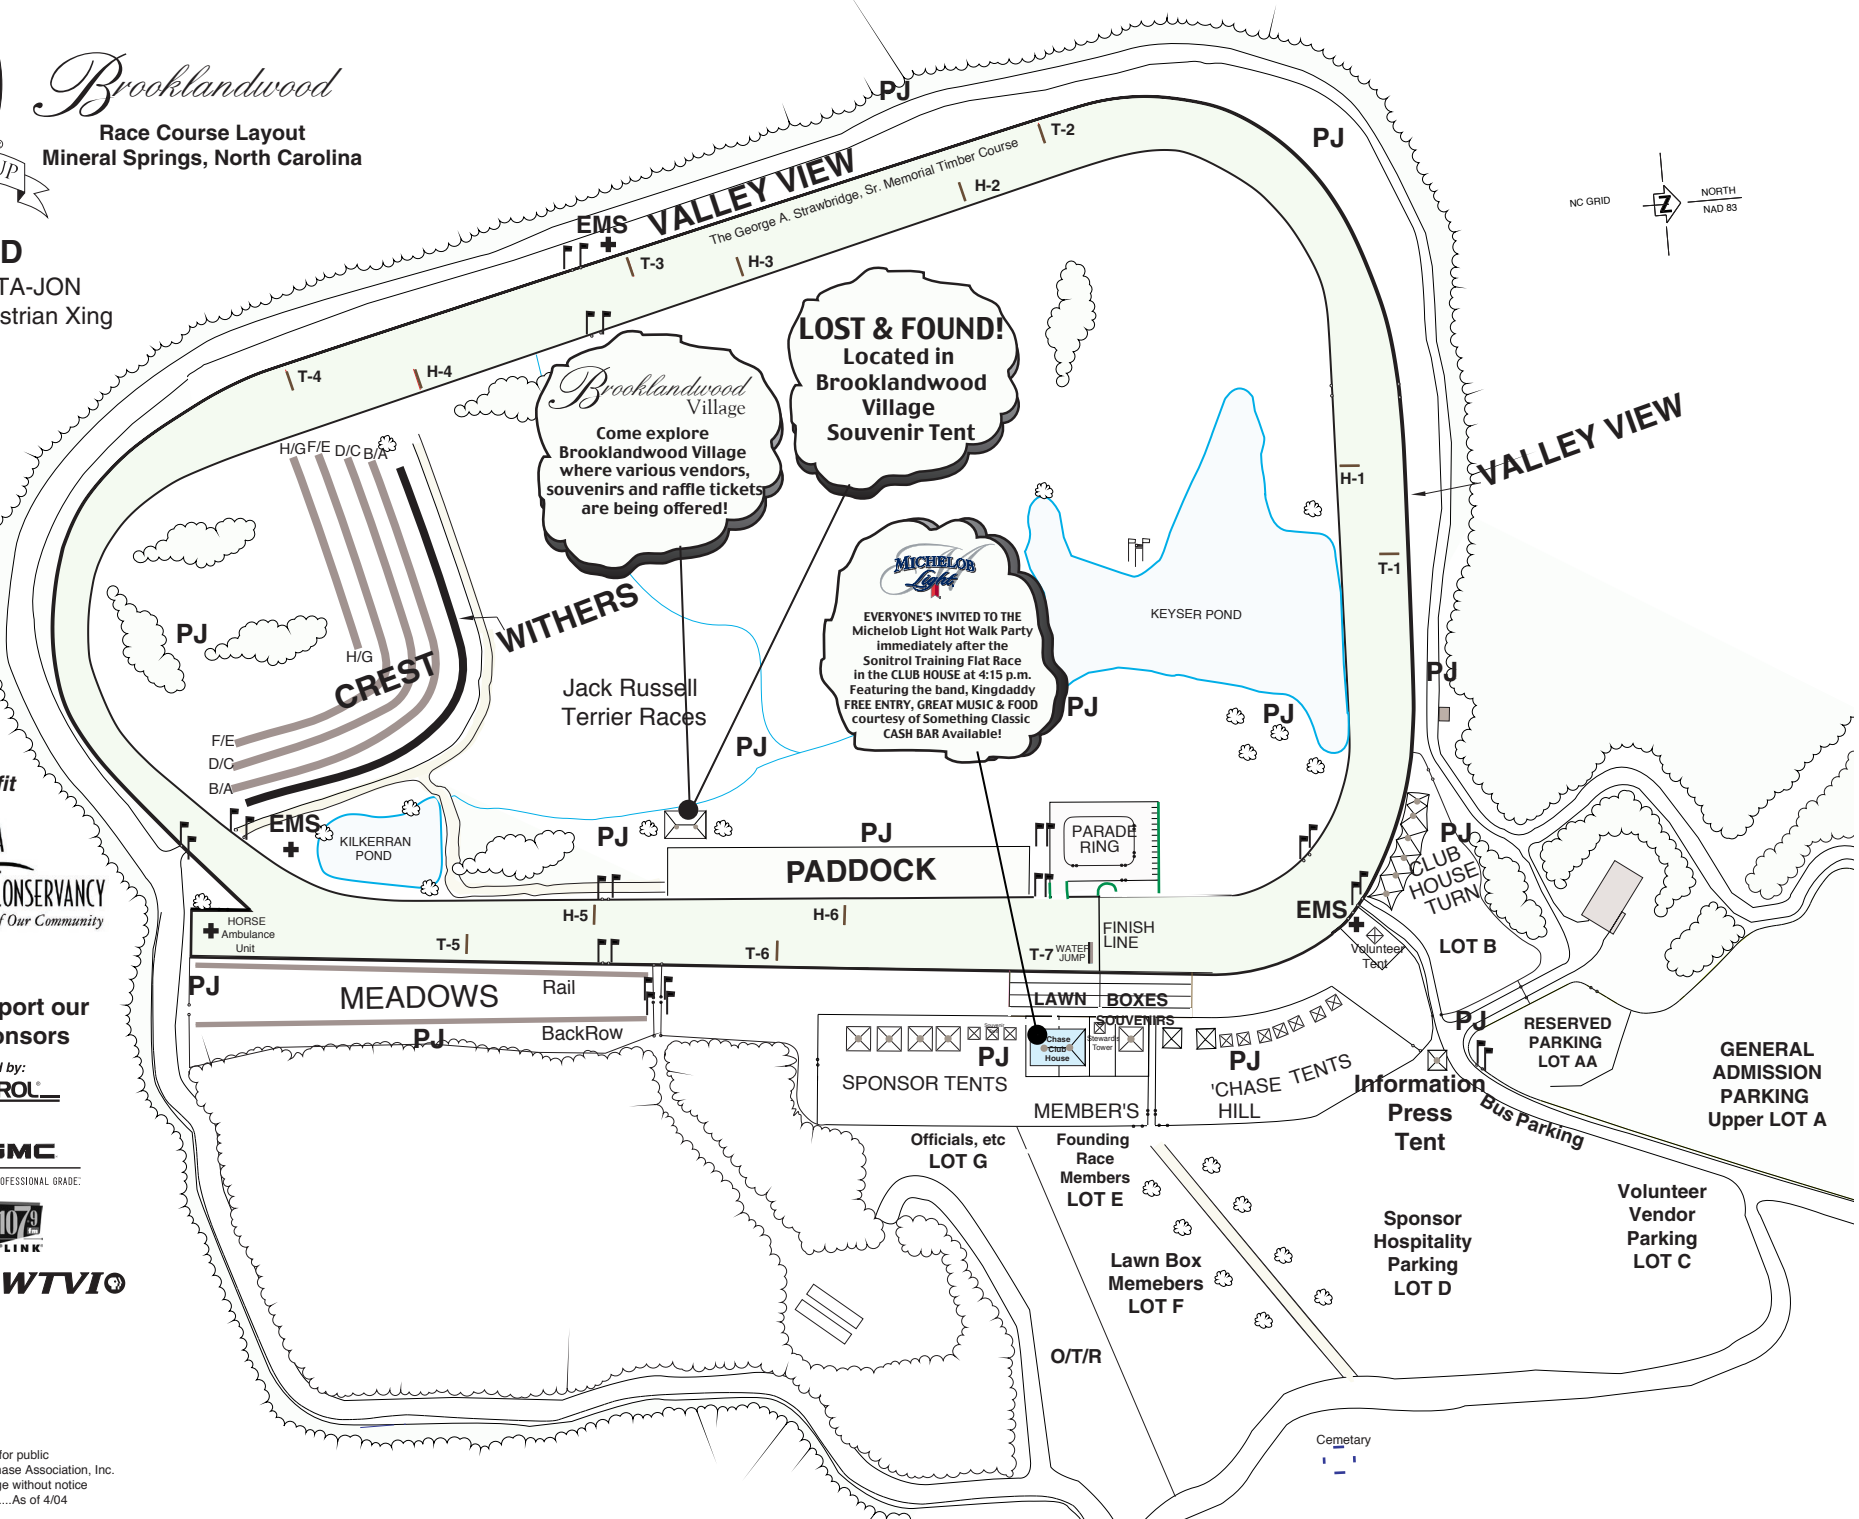

Brooklandwood

Race Course Layout
Mineral Springs, North Carolina

LEGEND

PJ= PORTA-JON
 [] = Pedestrian Xing

Brooklandwood Village
 Come explore Brooklandwood Village where various vendors, souvenirs and raffle tickets are being offered!

LOST & FOUND!
 Located in Brooklandwood Village Souvenir Tent

MICHELOB Light
 EVERYONE'S INVITED TO THE Michelob Light Hot Walk Party immediately after the Sonitrol Training Flat Race in the CLUB HOUSE at 4:15 p.m. Featuring the Band, Kingdaddy FREE ENTRY, GREAT MUSIC & FOOD courtesy of Something Classic CASH BAR Available!

Races Benefit
CATAWBA LANDS CONSERVANCY
 Preserving the Nature of Our Community

Please Support our Race Sponsors
 Presented by: **SONITROL**

Race Map for public
 Charlotte Steeplechase Association, Inc.
 subject to change without notice
 Not to scale.....As of 4/04