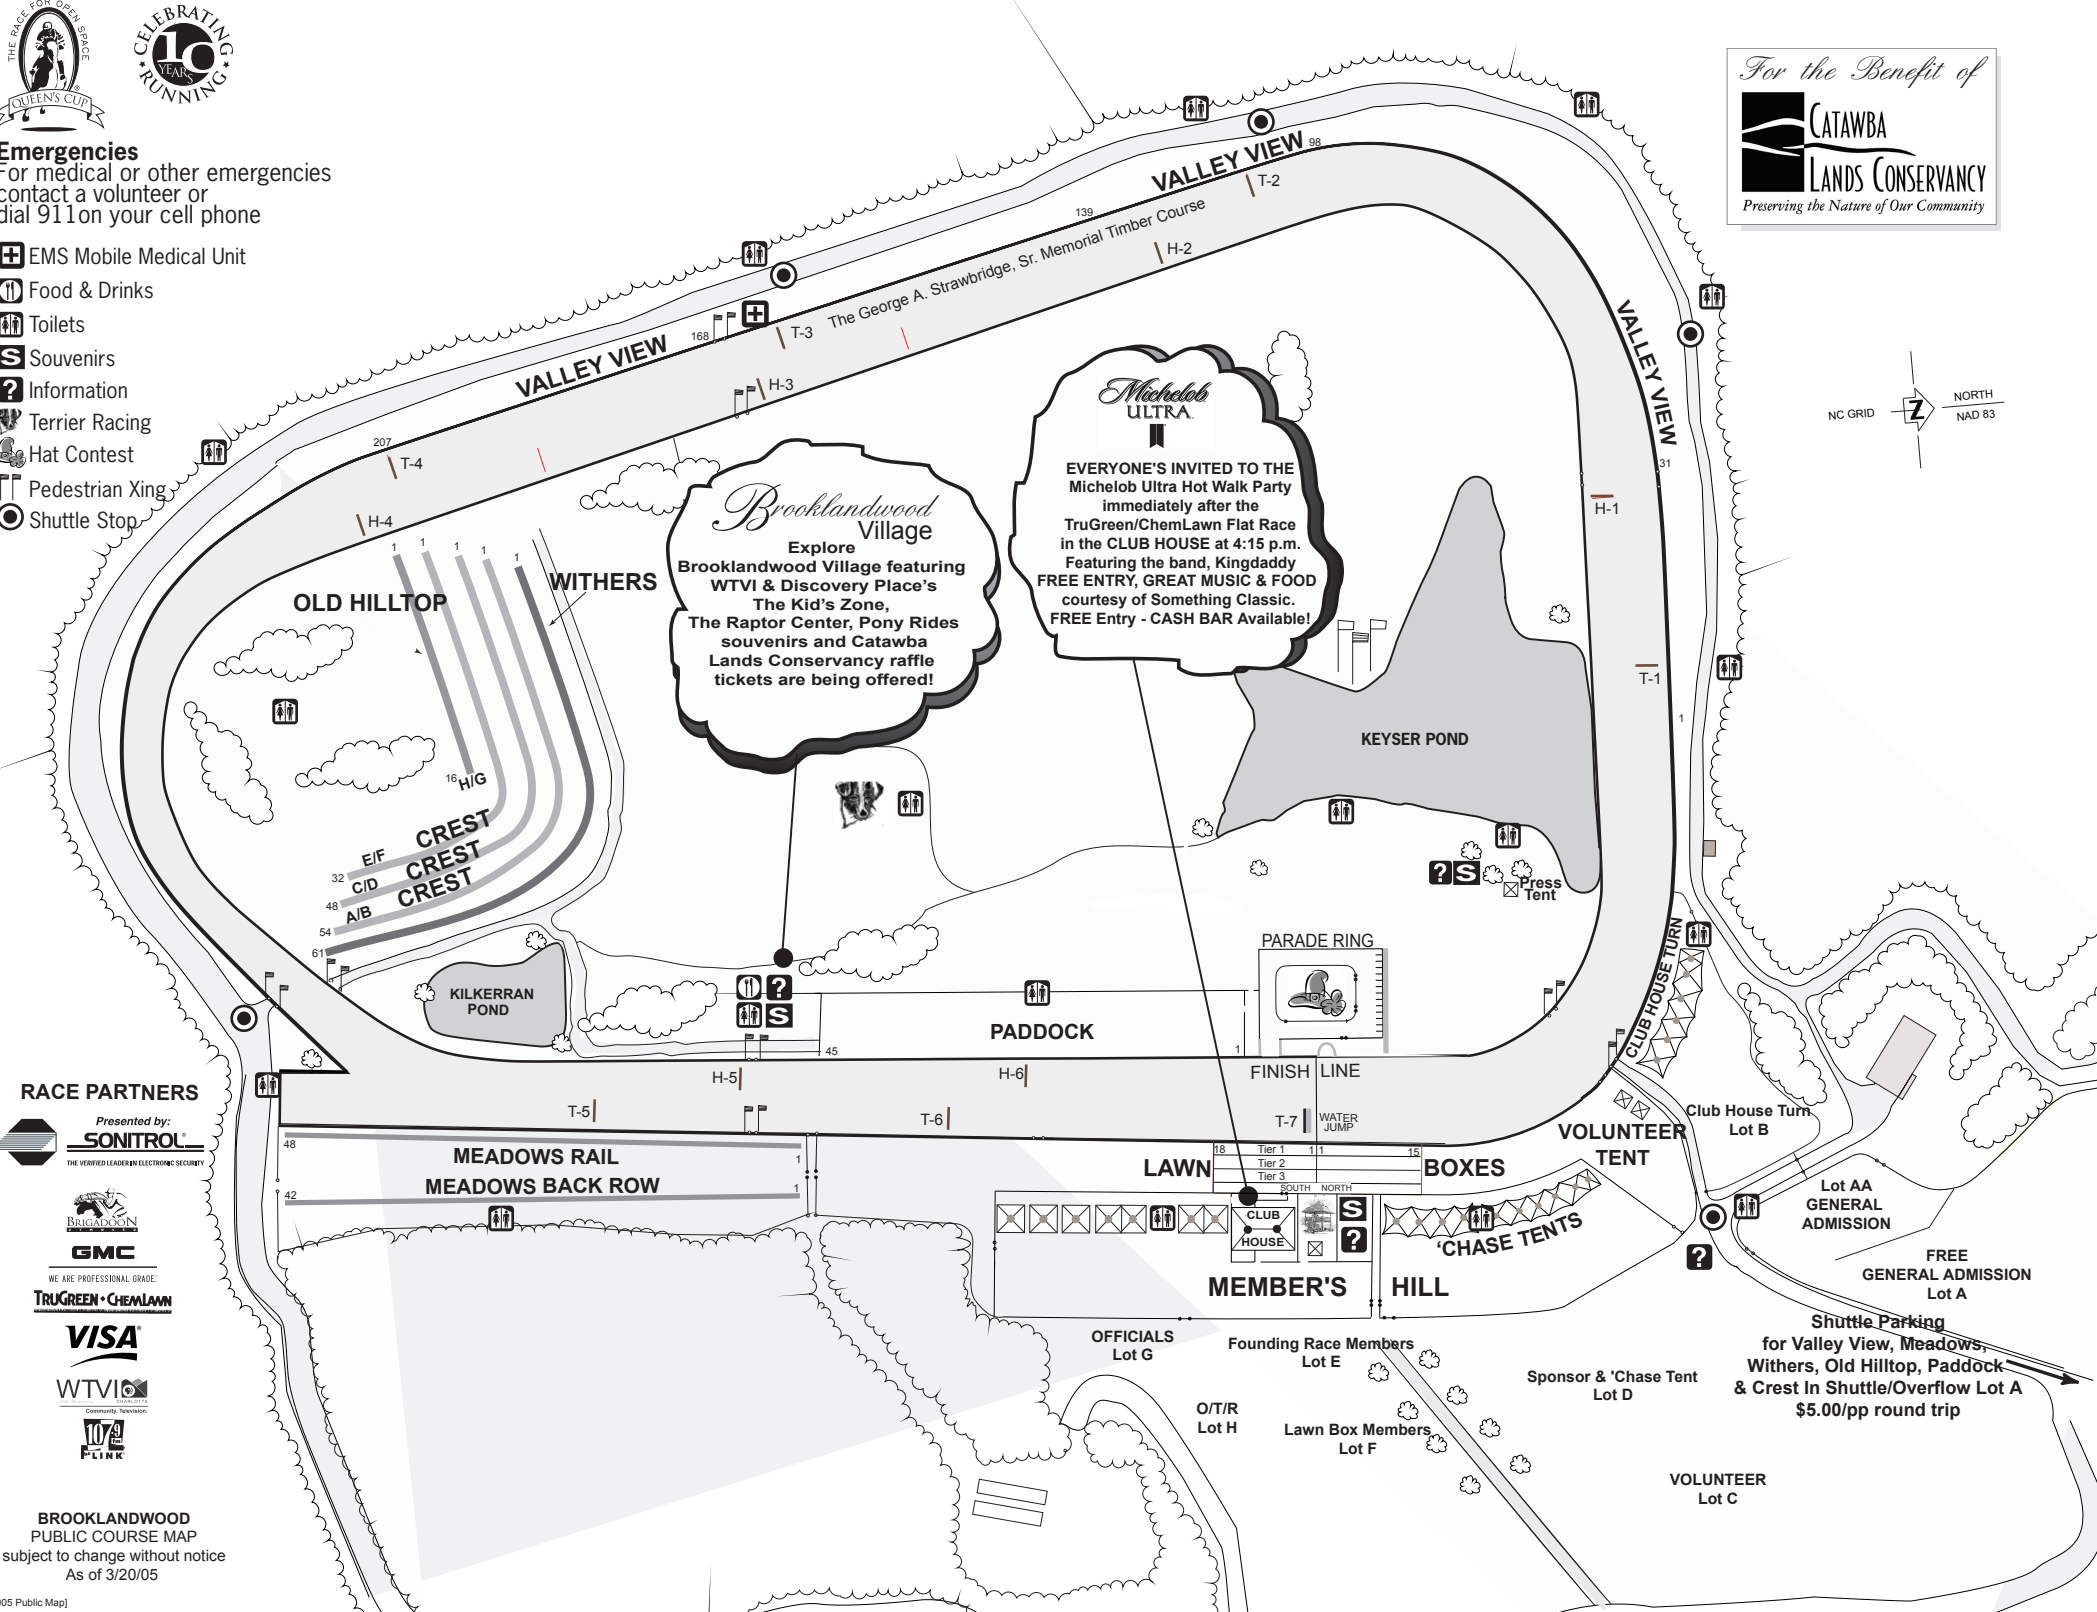

Emergencies
 For medical or other emergencies contact a volunteer or dial 911 on your cell phone

- EMS Mobile Medical Unit
- Food & Drinks
- Toilets
- Souvenirs
- Information
- Terrier Racing
- Hat Contest
- Pedestrian Xing
- Shuttle Stop

- RACE PARTNERS**
- Presented by: SONITROL™ THE VERIFIED LEADER IN ELECTRONIC SECURITY
 - BRIGADOON
 - GMC WE ARE PROFESSIONAL GRADE.
 - TRUGREEN-CHEMLAWN
 - VISA
 - WTVI Community Television
 - 104 FLINK

BROOKLANDWOOD PUBLIC COURSE MAP
 subject to change without notice
 As of 3/20/05